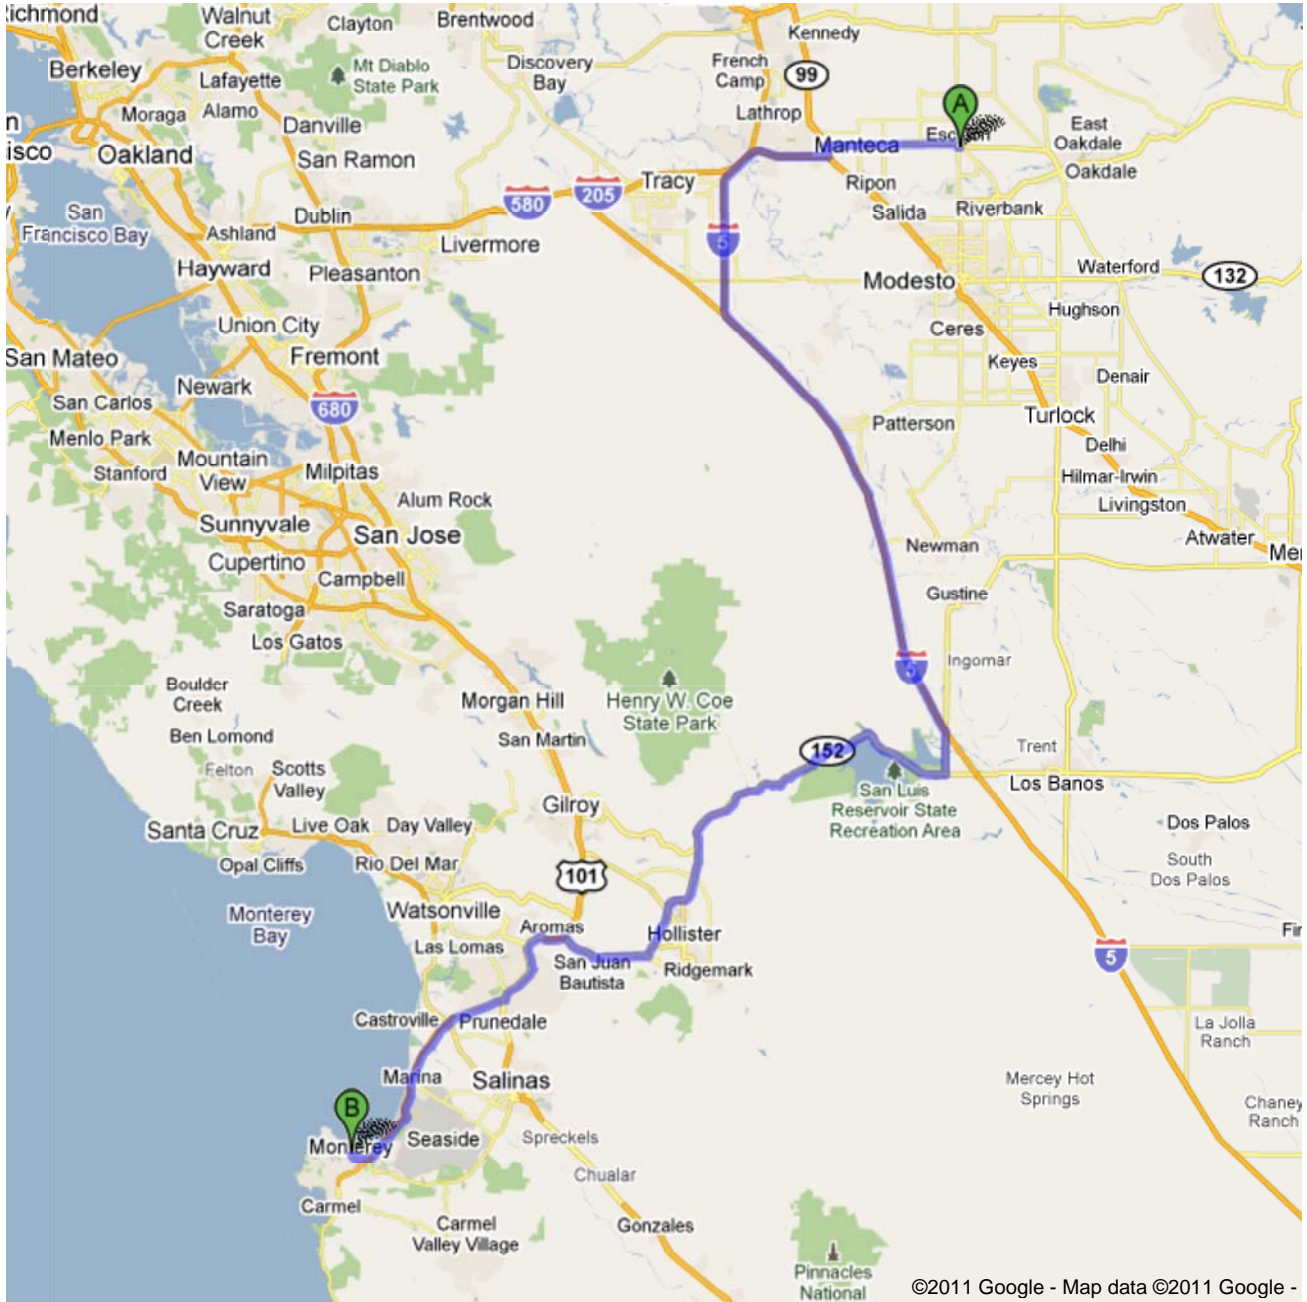

Directions to 32 Cannery Row, Monterey, CA 93940
149 mi – about 2 hours 42 mins

Save trees. Go green!
Download Google Maps on your phone at google.com/gmm

©2011 Google - Map data ©2011 Google -

 1303 1st St, Escalon, CA 95320

1. Head **west** on **1st St** toward **McHenry Ave**

go 66 ft
total 66 ft
-  2. Take the 1st right onto **McHenry Ave**
About 1 min

go 0.2 mi
total 0.2 mi
-  3. Take the 1st left onto **CA-120 W/Yosemite Ave**
Continue to follow CA-120 W
About 13 mins

go 10.7 mi
total 10.9 mi
-  4. Turn left to merge onto **CA-99 S**
About 2 mins

go 0.4 mi
total 11.3 mi
-  5. Take exit **241** to merge onto **CA-120 W** toward **San Francisco**
About 6 mins

go 6.3 mi
total 17.6 mi
-  6. Take exit **1A** on the left to merge onto **I-5 S** toward **San Francisco/Los Angeles**
About 53 mins

go 26.2 mi
total 101 mi
-  10. Slight left onto **CA-156 W**
About 22 mins

go 18.2 mi
total 119 mi
-  11. Take the ramp onto **CA-156 W/US-101 S**
About 10 mins

go 8.5 mi
total 128 mi
-  12. Take the ramp to **Monterey/Peninsula**